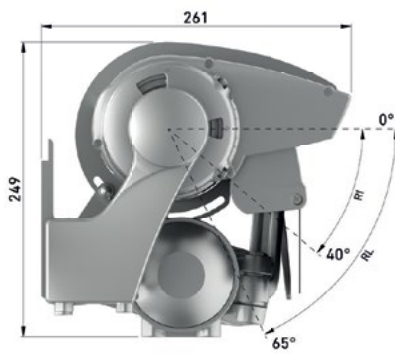

The Lifestyle Awning is available with a hood profile or the option of a semi-cassette and also features the optional drop arm bracket allowing the awning to project out further than its width making it perfect for small courtyards and limited space.

Suitable for wider widths, the Lifestyle Awning units can also be joined together to achieve spans up to 12m, and features mounting flexibility through the use of a square back bar.

LED lighting is standard with the Lifestyle Awning.

Maximum size (mm)

- 5,000(W) x 3,500(P)
- 6,000(W) x 3,000(P)
- 12,000(W) x 3,000(P)

Standard Colours

Textura® White, Surfmist, Dune, Silver, Jasper, Monument, Primrose, Paperbark, Woodland Grey, Ironstone, Deep Ocean and Black.

Please note: colours are to be used as a guide only.

*Custom colours available on request.

OPTIONS & DIMENSIONS (MM)

Open Roll

Optional semi-cassette

Optional hood