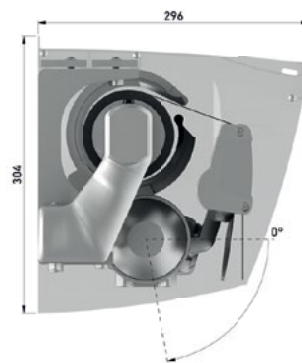

The Lifestyle Awning is available with a hood profile or the option of a semi-cassette and also features the optional drop arm bracket allowing the awning to project out further than its width making it perfect for small courtyards and limited space.

Maximum size (mm)

- 5,000(W) x 3,500(P)
- 6,000(W) x 3,000(P)
- 12,000(W) x 3,000(P)

Standard Colours

Textura® White, Surfmist, Dune, Silver, Jasper, Monument, Primrose, Paperbark, Woodland Grey, Ironstone, Deep Ocean and Black.

Please note: colours are to be used as a guide only.

*Custom colours available on request.

OPTIONS & DIMENSIONS (MM)

Open Roll

Optional semi-cassette

Optional hood