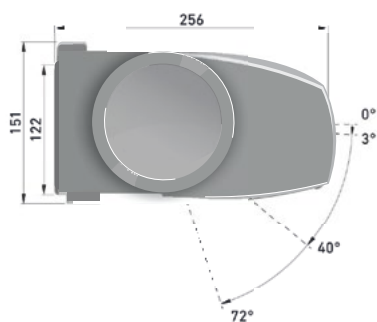

Some of our awnings may be available as a manual (crank) operation if required however this is not recommended.

Maximum size (mm)
 5,000(W) x 3,500(P)
 6,000(W) x 3,000(P)

Standard Colours

Textura® White, Surfmist, Dune, Silver, Jasper, Monument, Primrose, Paperbark, Woodland Grey, Ironstone, Deep Ocean and Black. *Please note: colours are to be used as a guide only.*

**Custom colours available on request.*

OPTIONS & DIMENSIONS (MM)

Wall mounted

Ceiling mounted