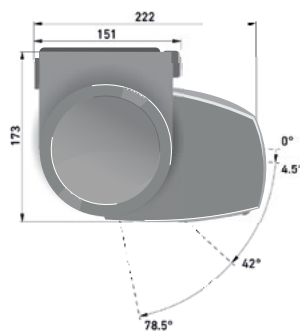

Some of our awnings may be available as a manual (crank) operation if required however this is not recommended.

Maximum size (mm)
 5,000(W) x 3,500(P)
 6,000(W) x 3,000(P)

Standard Colours

Textura® White, Surfmist, Dune, Silver, Jasper, Monument, Primrose, Paperbark, Woodland Grey, Ironstone, Deep Ocean and Black. *Please note: colours are to be used as a guide only.*

**Custom colours available on request.*

OPTIONS & DIMENSIONS (MM)

Wall mounted

Ceiling mounted