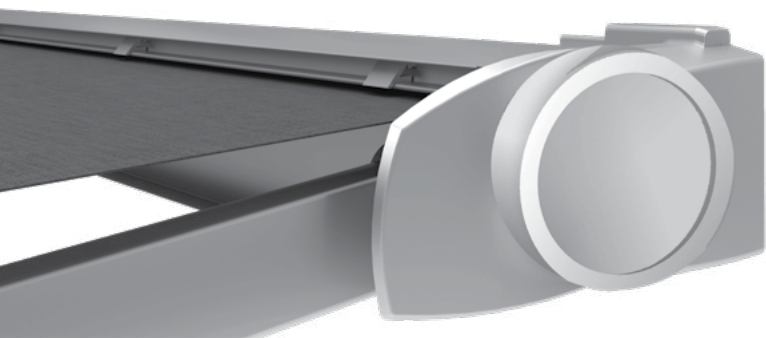

AMBIDA

FOLDING ARM AWNING
FREEDOM

FREEDOM

Featuring stylish European design and high quality Australian manufacturing, the Freedom is a beautiful full cassette folding arm awning - perfect for the Australian climate and lifestyle.

Providing the very best in protection for your awning the full cassette completely encloses the fabric roll and arms leaving a stylish addition to a home or business.

LED lighting is standard with the Freedom Awning. Create an atmosphere of sophistication and extend your entertaining well into the night thanks to the option of LED lighting in the arms of the Freedom Awning.

Operation

Our folding arm awnings feature an electric, remote controlled operation as standard. Electronic operation allows you to take advantage of our CleverAwning options using smart technology and helps you get more use from your awning - opening and closing at the touch of a button, and protecting the awning by allowing automatic closing in windy conditions.

Some of our awnings may be available as a manual (crank) operation if required however this is not recommended.

Maximum size (mm)
 5,000(W) x 3,500(P)
 6,000(W) x 3,000(P)

Standard Colours

Textura® White, Surfmist, Dune, Silver, Jasper, Monument, Primrose, Paperbark, Woodland Grey, Ironstone, Deep Ocean and Black. *Please note: colours are to be used as a guide only.*