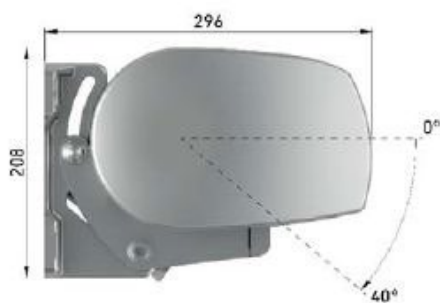

Suitable for wider widths the Entertainer can be joined together to achieve a maximum width of 14m whilst maintaining its sleek full cassette and offers great flexibility in installation.

Tailor made to compliment any home or commercial property the Entertainer delivers a flexible shading solution while creating an atmosphere of sophistication thanks to the option of LED lighting along the arms.

Maximum size (mm)

7,000(W) x 3,500(P)

14,000(W) x 3,500(P) - Joined

2 ARMS - UP TO 6M WIDTHS

3 ARMS - OVER 6M WIDTHS

Standard Colours

Textura® White, Surfmist, Dune, Silver, Jasper, Monument, Primrose, Paperbark, Woodland Grey, Ironstone, Deep Ocean and Black.

Please note: colours are to be used as a guide only.

**Custom colours available on request.*

OPTIONS & DIMENSIONS (MM)

Wall mounted